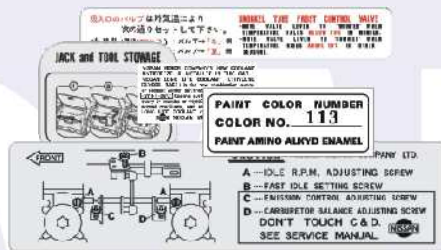

- 240z interior jute insulation cut to factory specifications.
- Factory hose clamps
- Genuine Nissan and custom engine hardware kits.

- Labels: Paint Code, Air Cleaner, Cooling, Radiator, Toolbox & much more!

Our Mission...

Is to become your trusted supplier of Brand New, NOS, and Newly Reconditioned parts for your early and late model Z-Cars.

Please e-mail for current pricing.

Norm Murphy

TEL: **778-571-2793**

E-mail: zeddsaver@zeddsaver.com

Website: www.zeddsaver.com

We can replate any SU carburetor...

Hitachi MG Volvo Nissan Jaguar